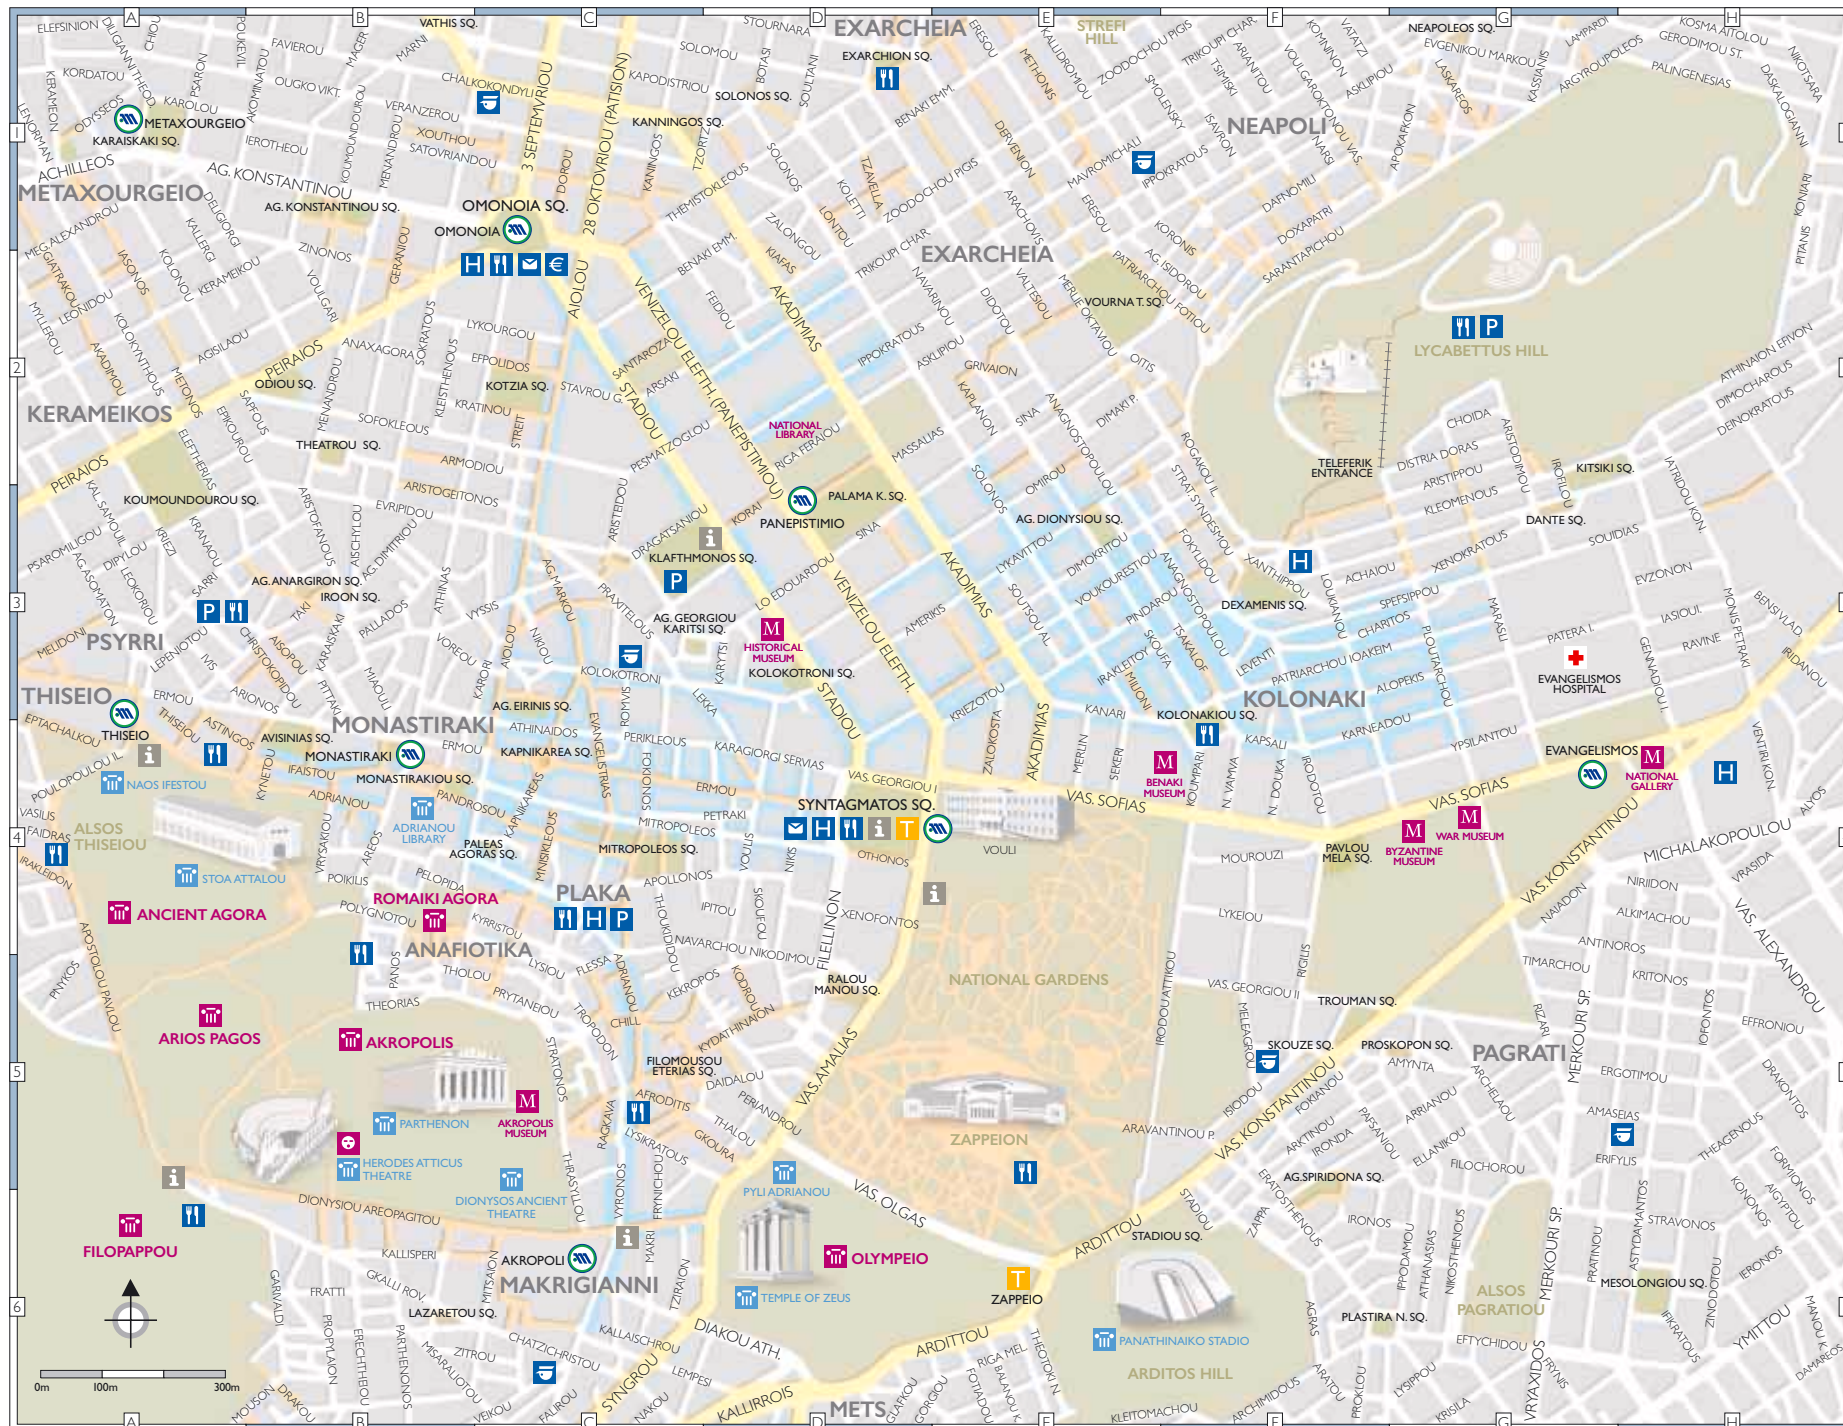

ATHENS HISTORICAL CENTER

LEGEND